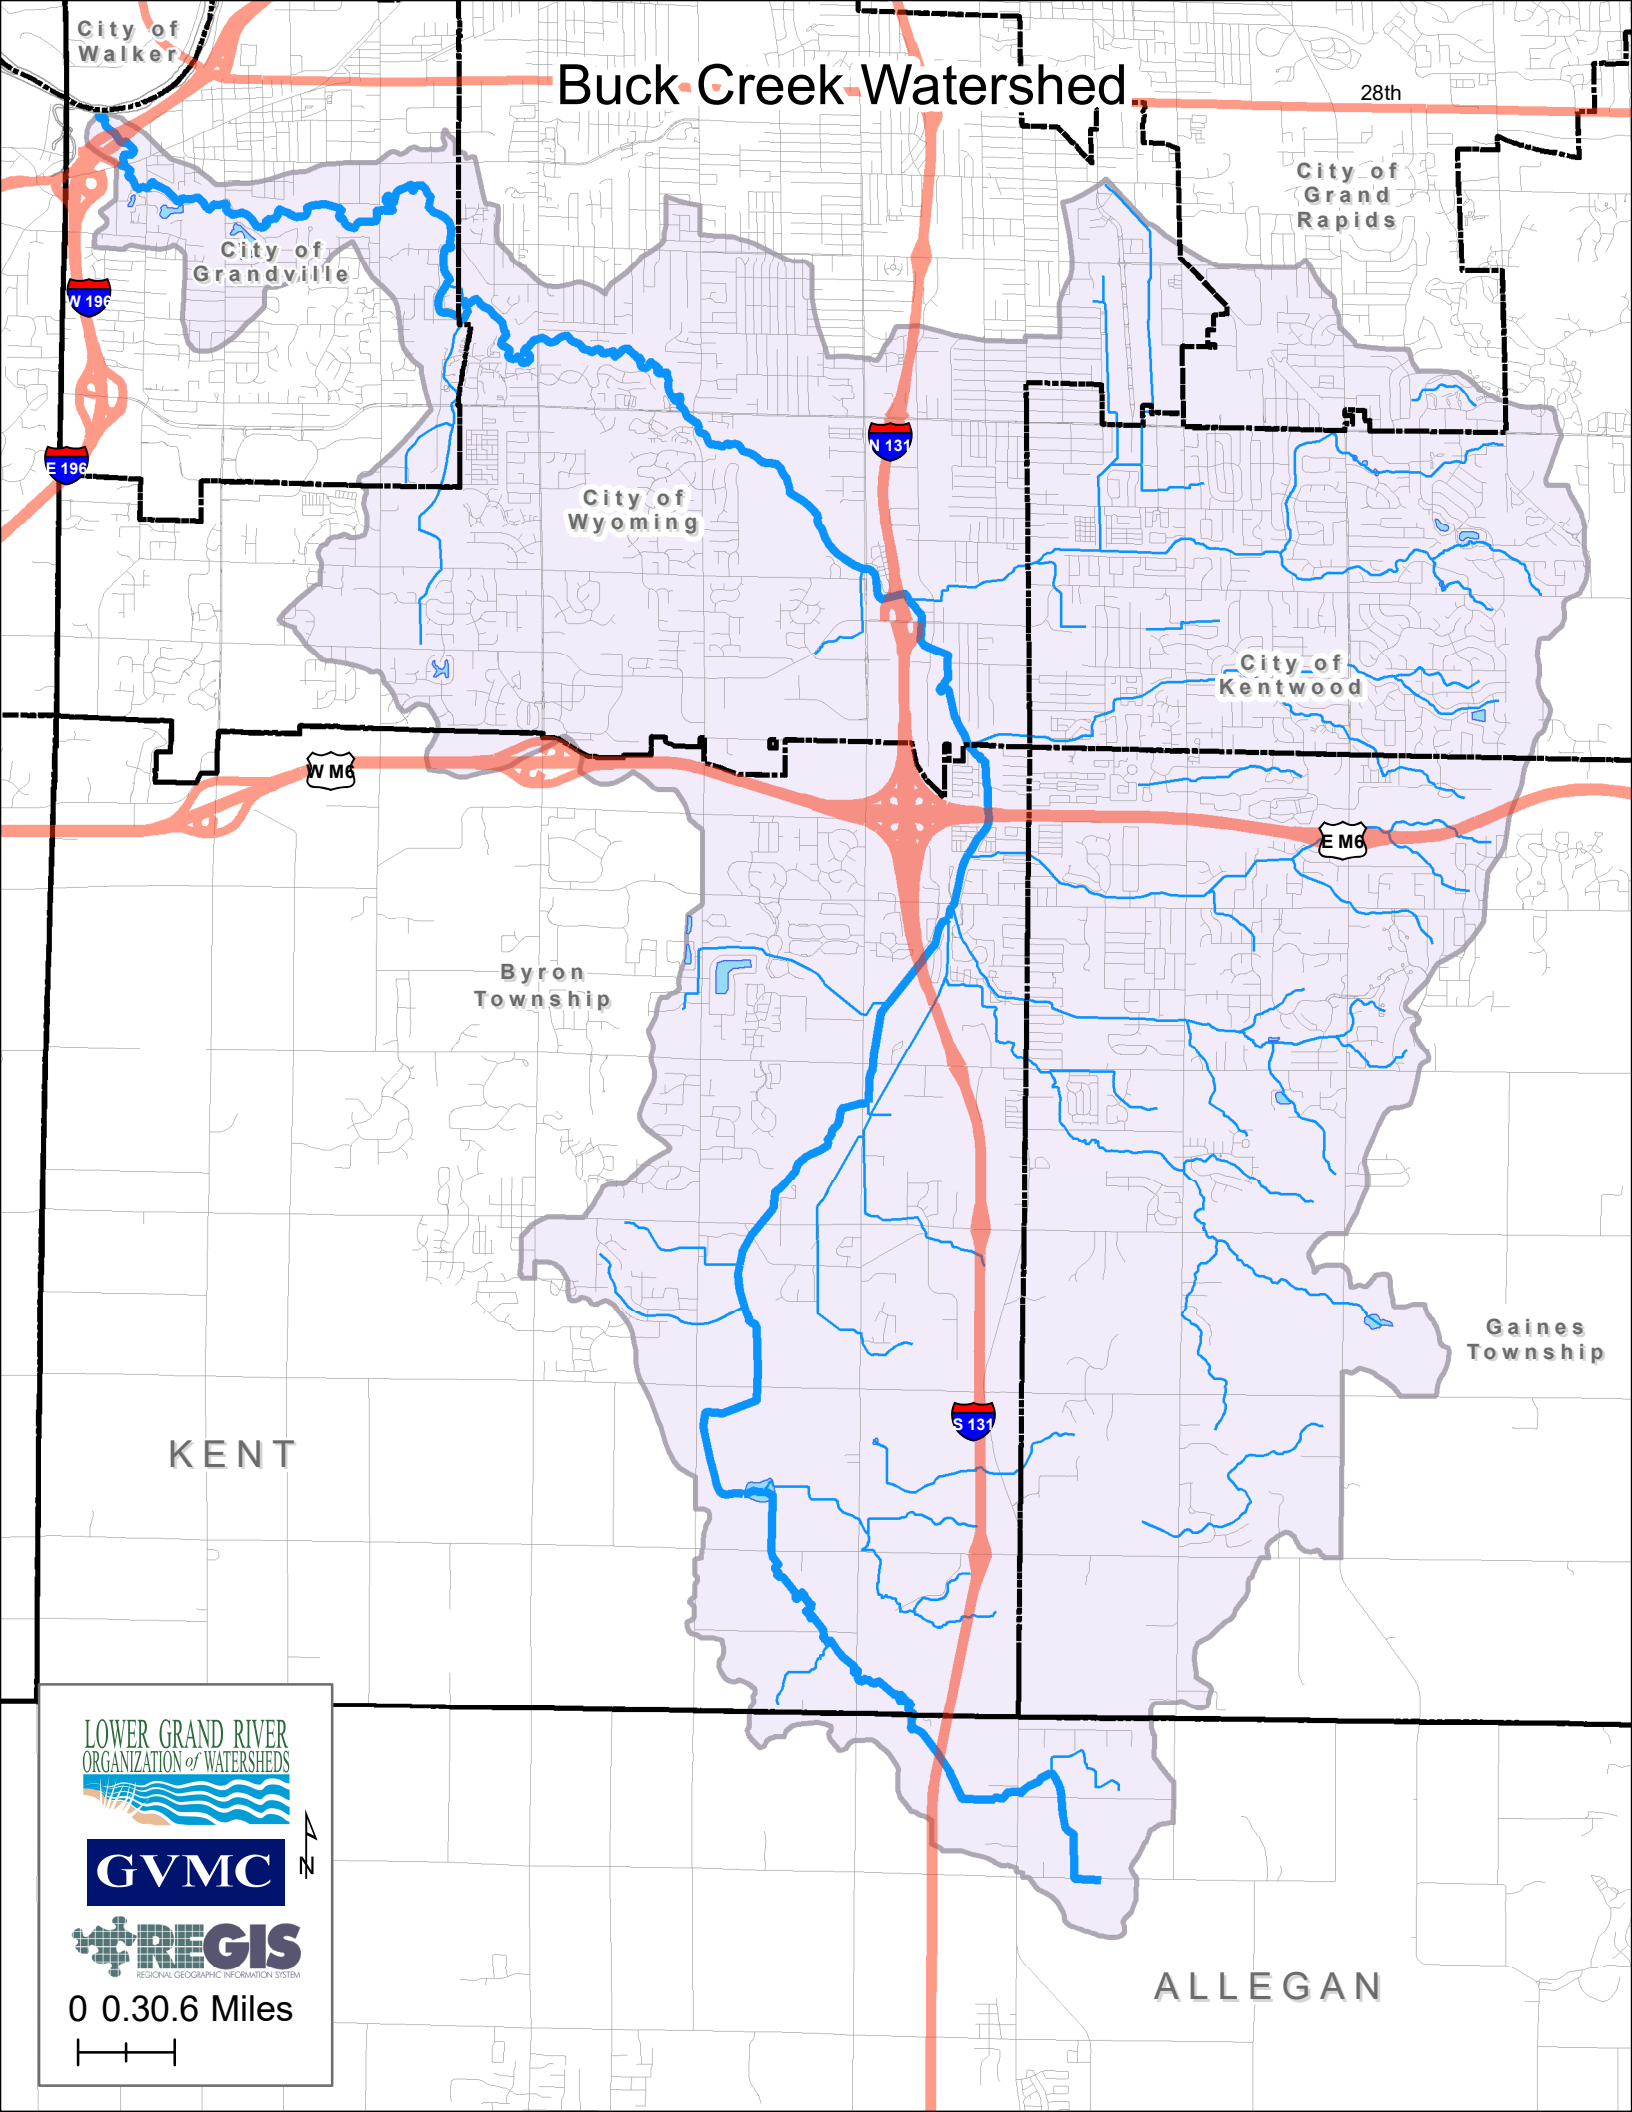

# Buck Creek Watershed

LOWER GRAND RIVER  
ORGANIZATION OF WATERSHEDS

**GVMC**

**REGIS**  
REGIONAL GEOGRAPHIC INFORMATION SYSTEM

0 0.30.6 Miles