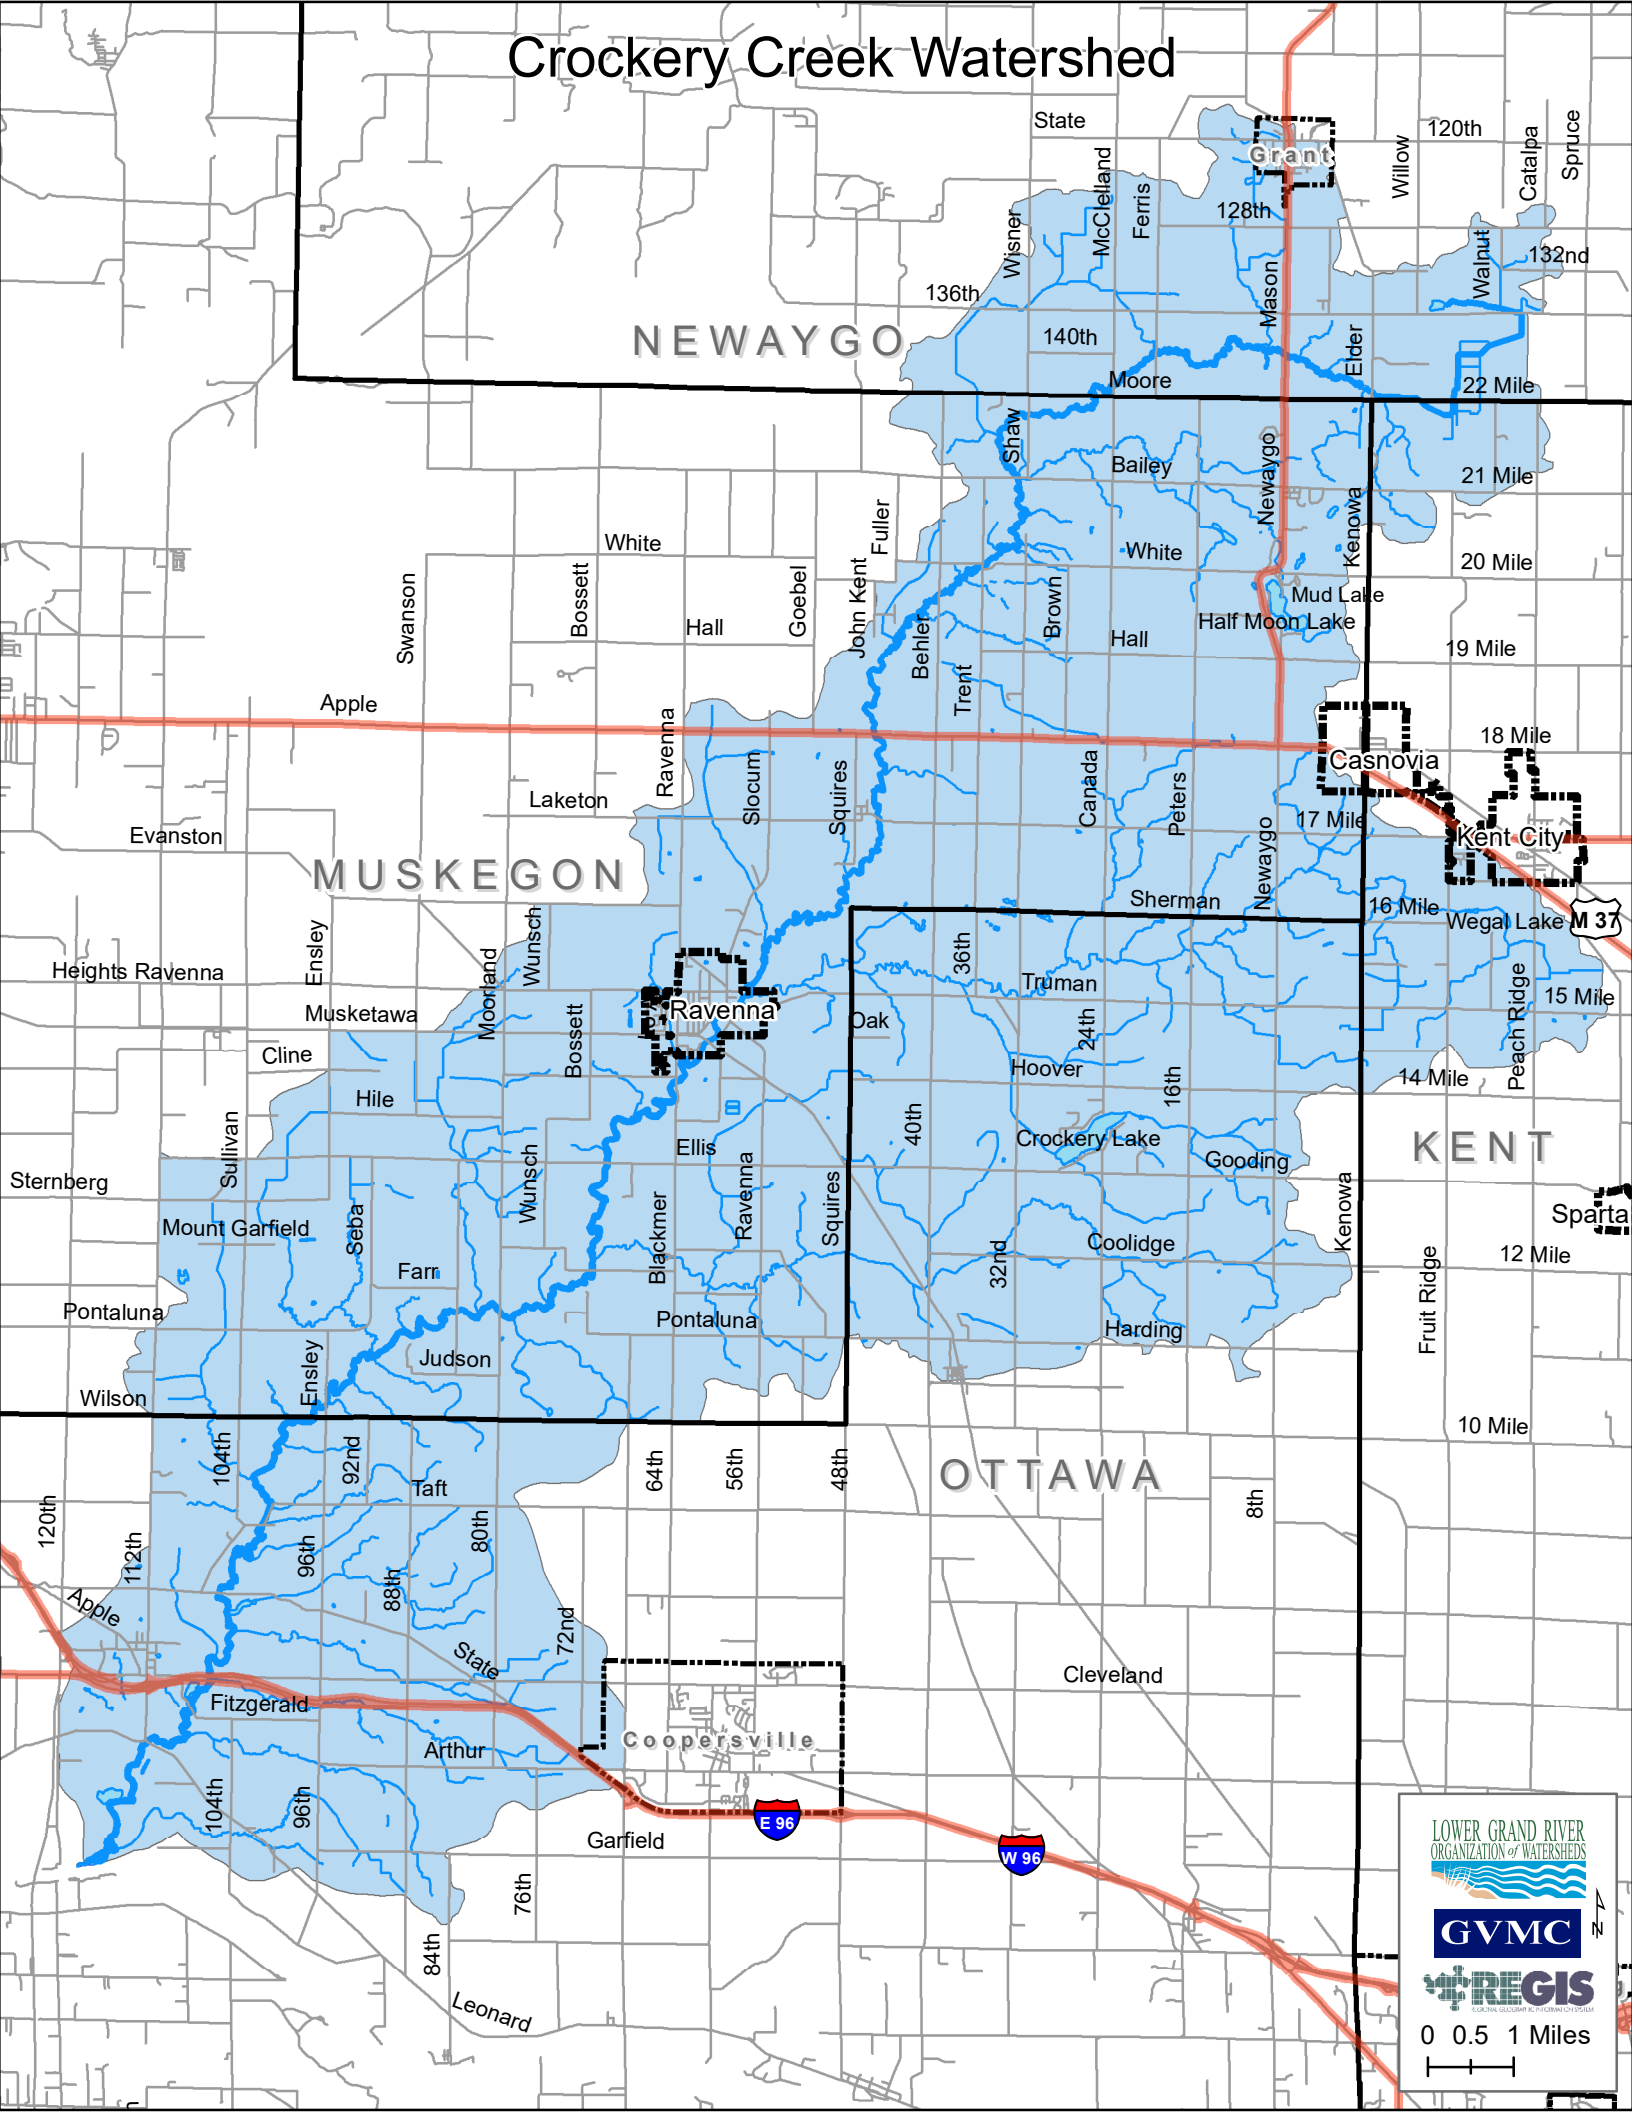

Crockery Creek Watershed

LOWER GRAND RIVER ORGANIZATION OF WATERSHEDS

GVMC

REGIS

0 0.5 1 Miles