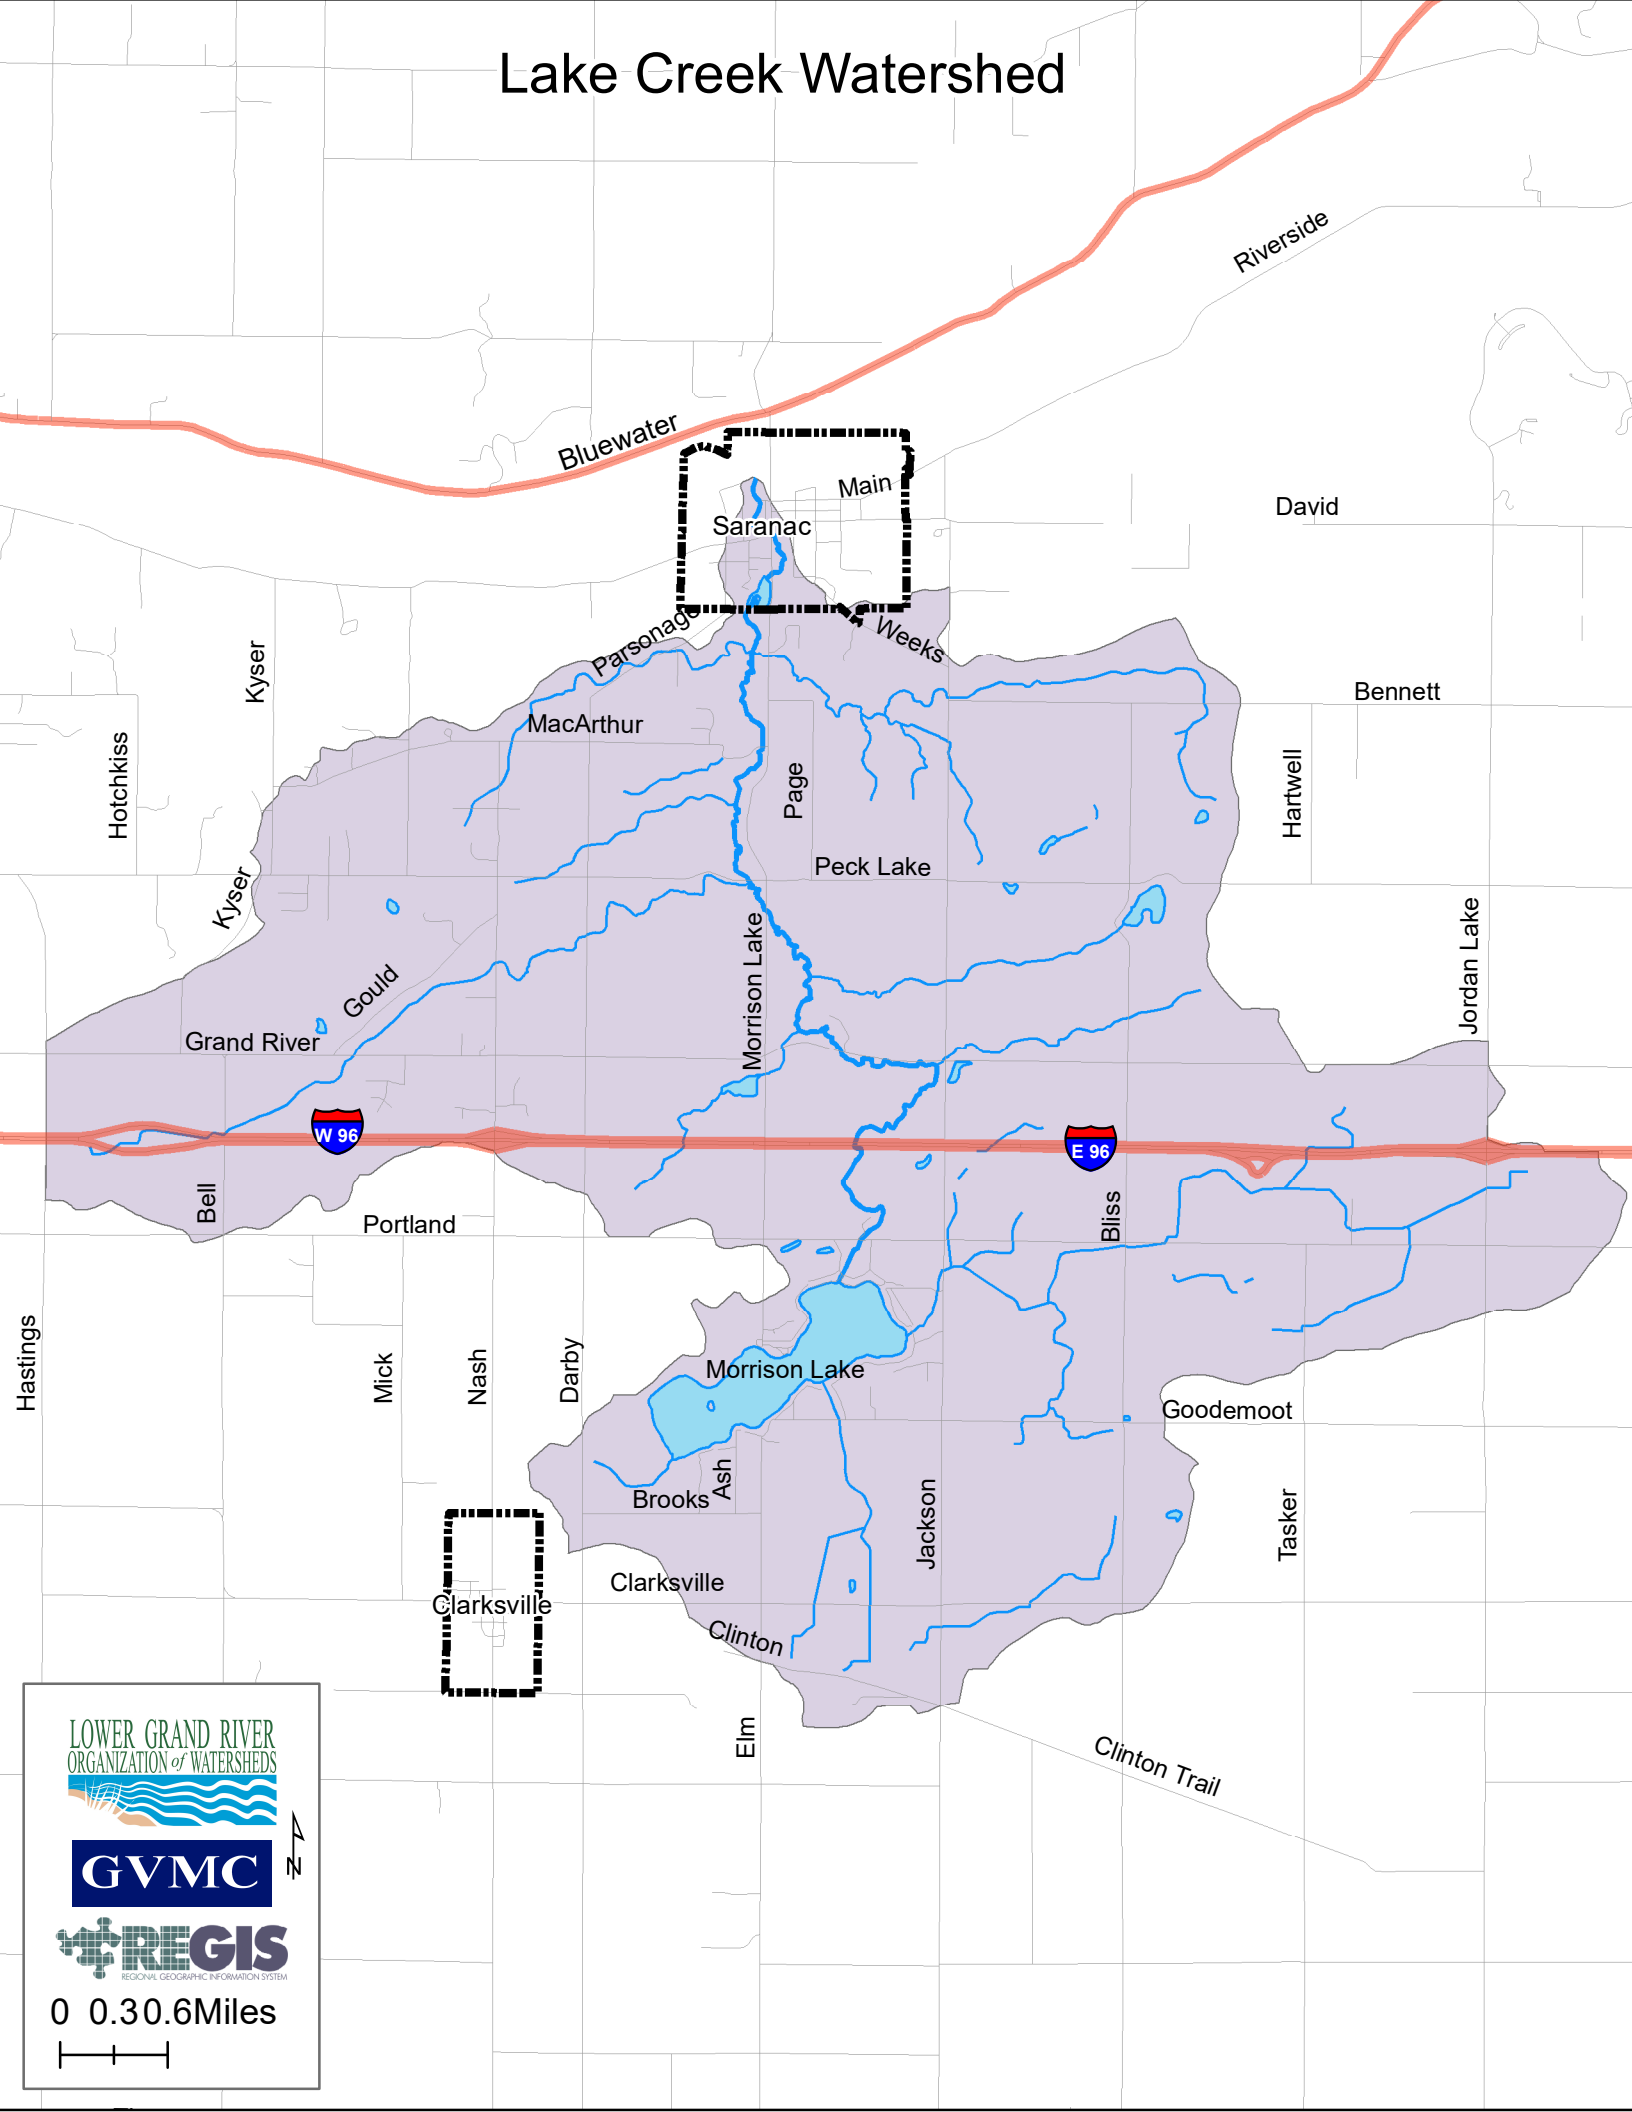

Lake Creek Watershed

LOWER GRAND RIVER ORGANIZATION of WATERSHEDS

GVMC

REGIS
REGIONAL GEOGRAPHIC INFORMATION SYSTEM

0 0.30.6 Miles