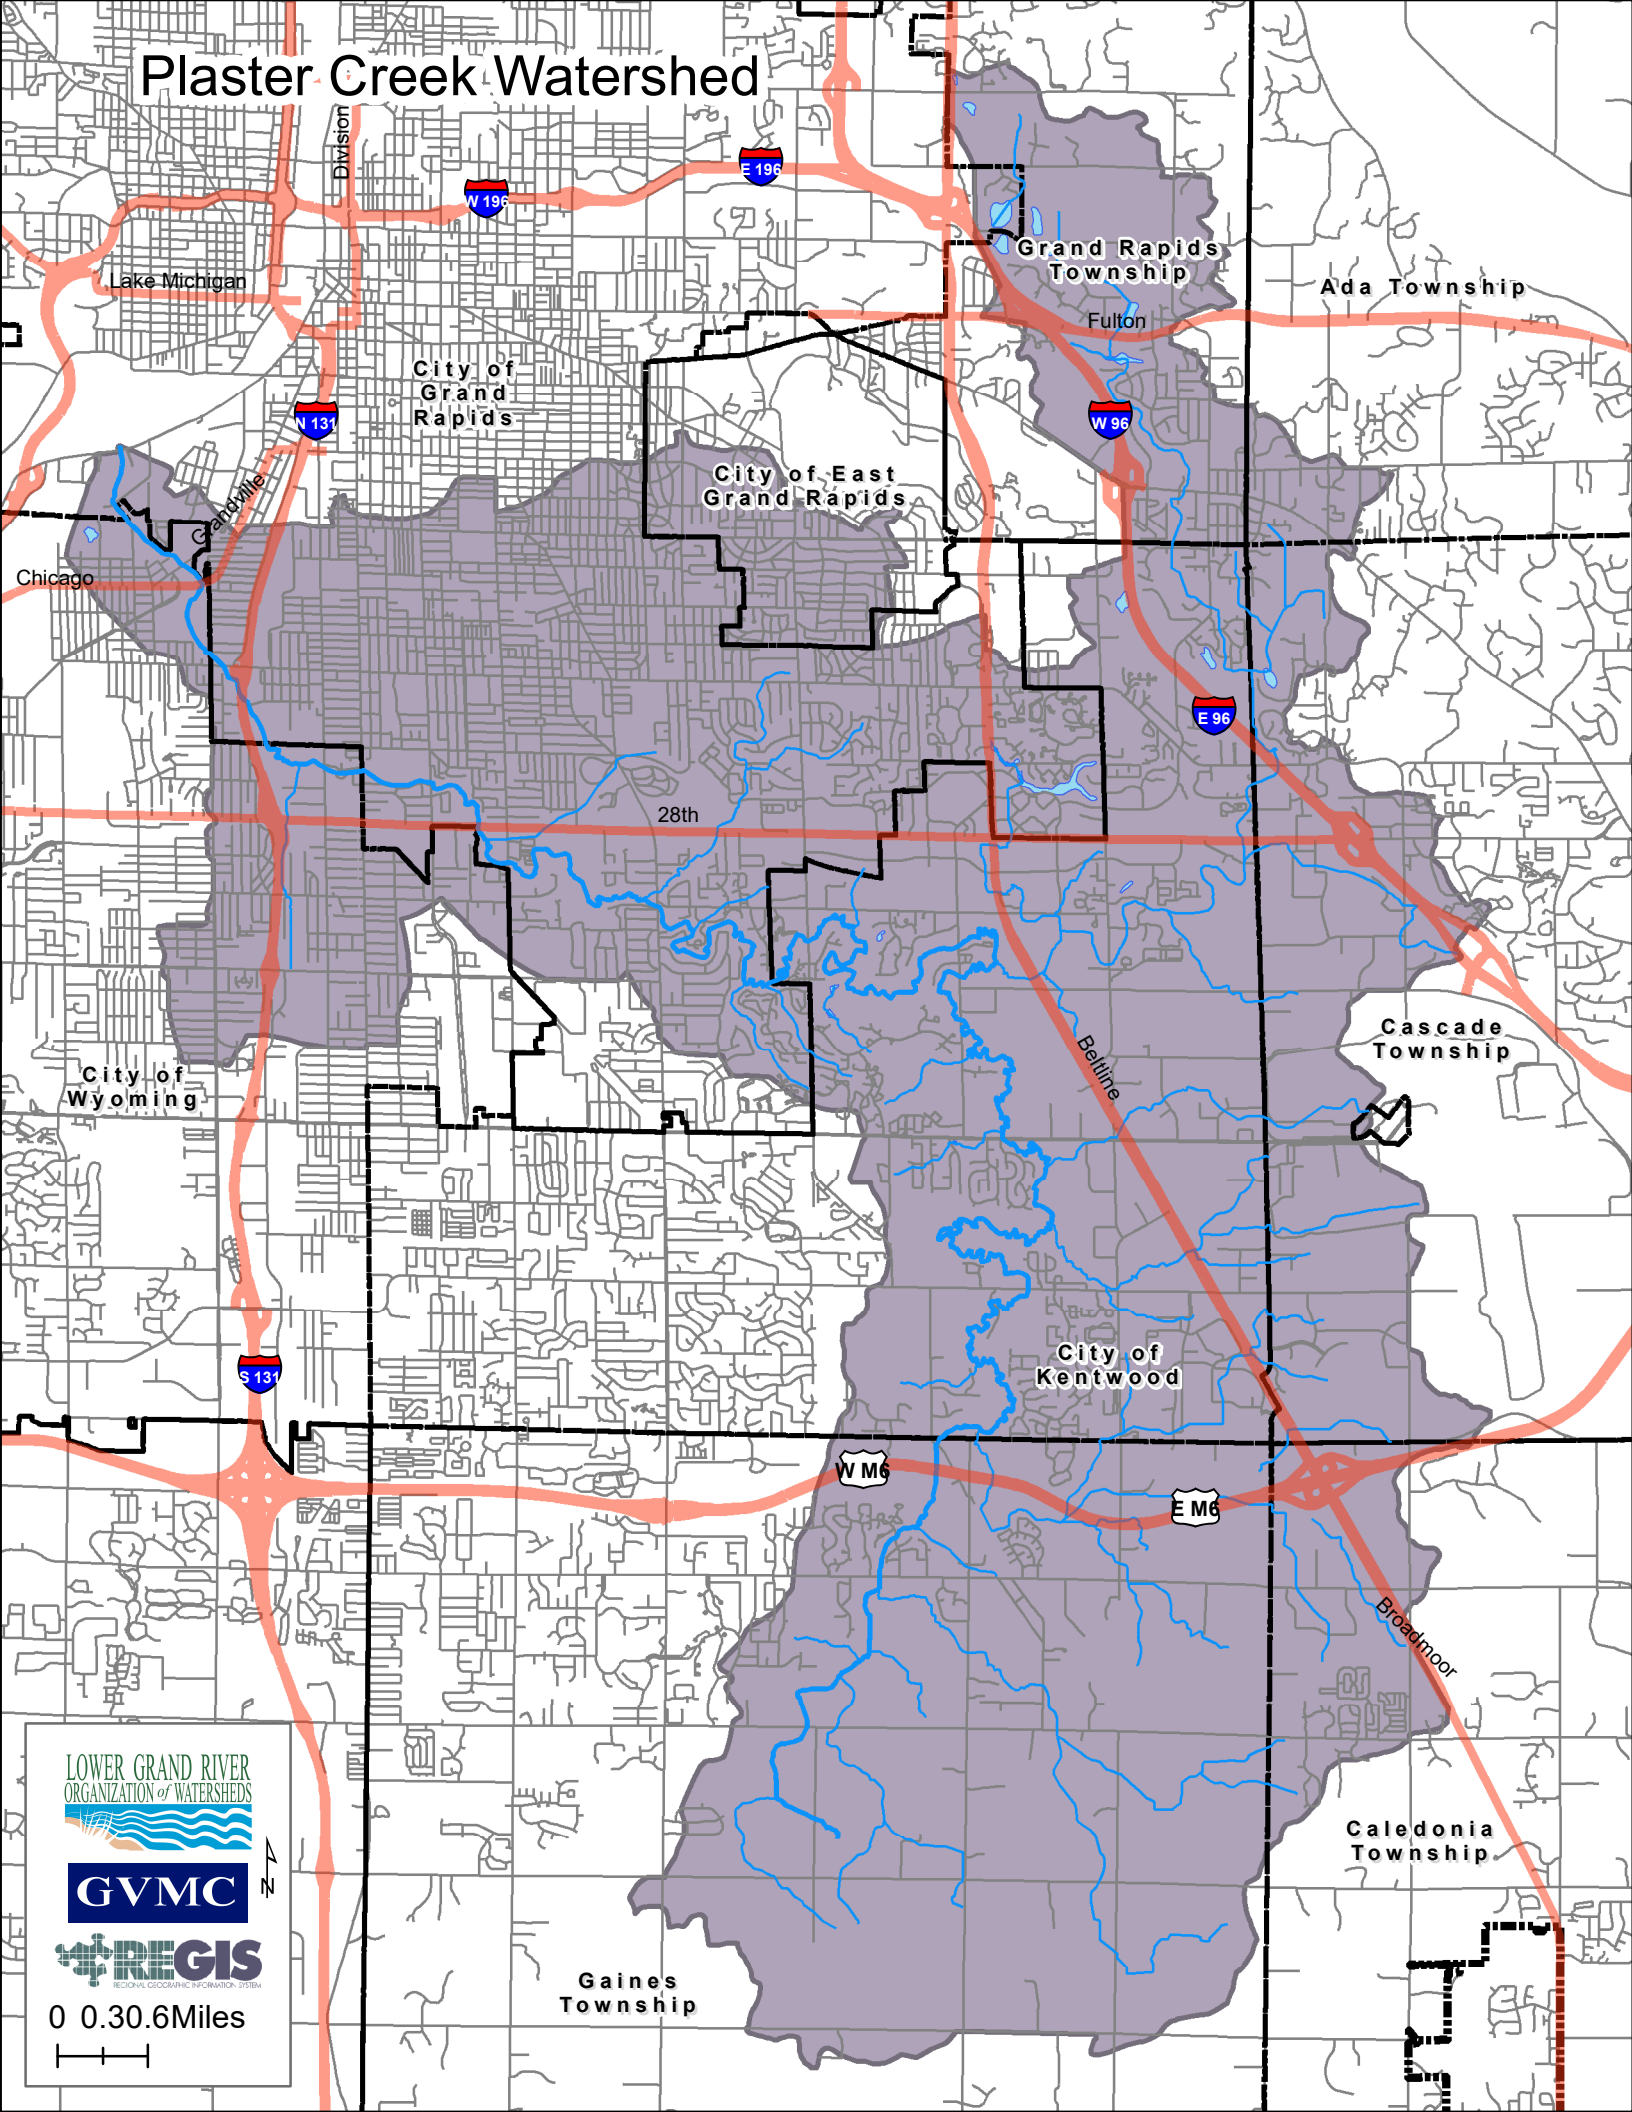

# Plaster Creek Watershed

0 0.30.6 Miles

Gaines  
Township

Caledonia  
Township

City of  
Kentwood

City of  
Wyoming

City of  
East  
Grand Rapids

City of  
Grand  
Rapids

Grand Rapids  
Township

Ada Township

Cascade  
Township

Chicago

Lake Michigan