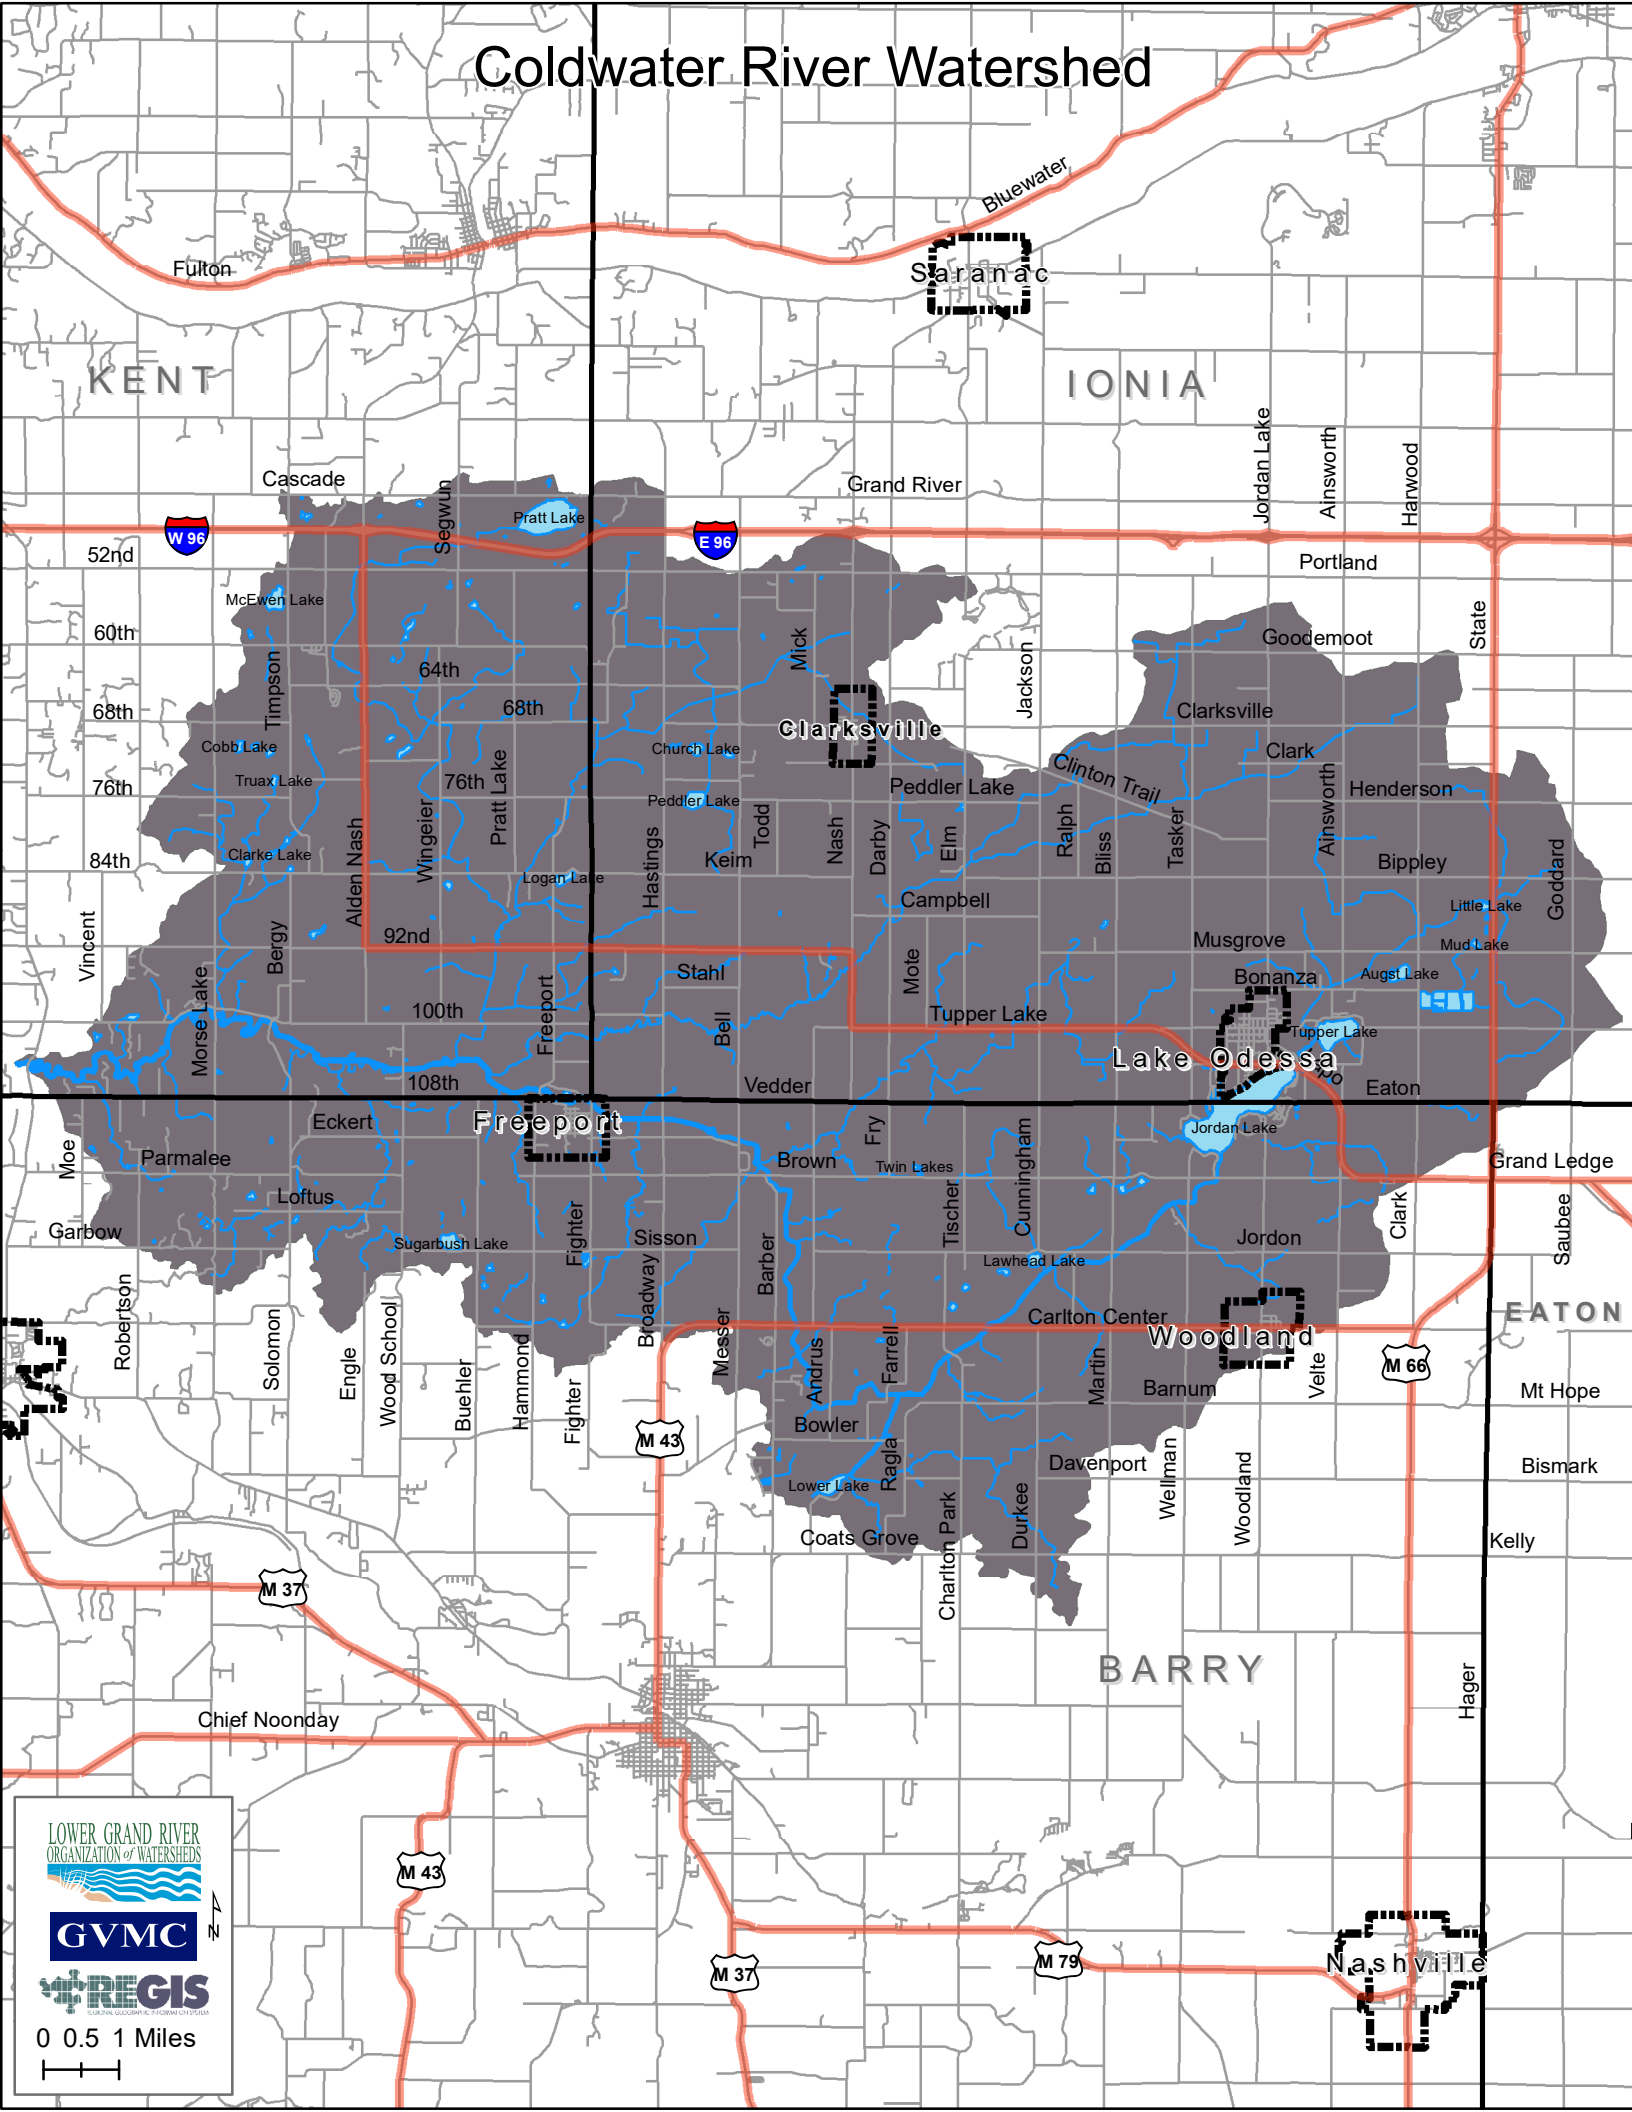

# Coldwater River Watershed

LOWER GRAND RIVER ORGANIZATION of WATERSHEDS

**GVMC**

**REGIS**

0 0.5 1 Miles