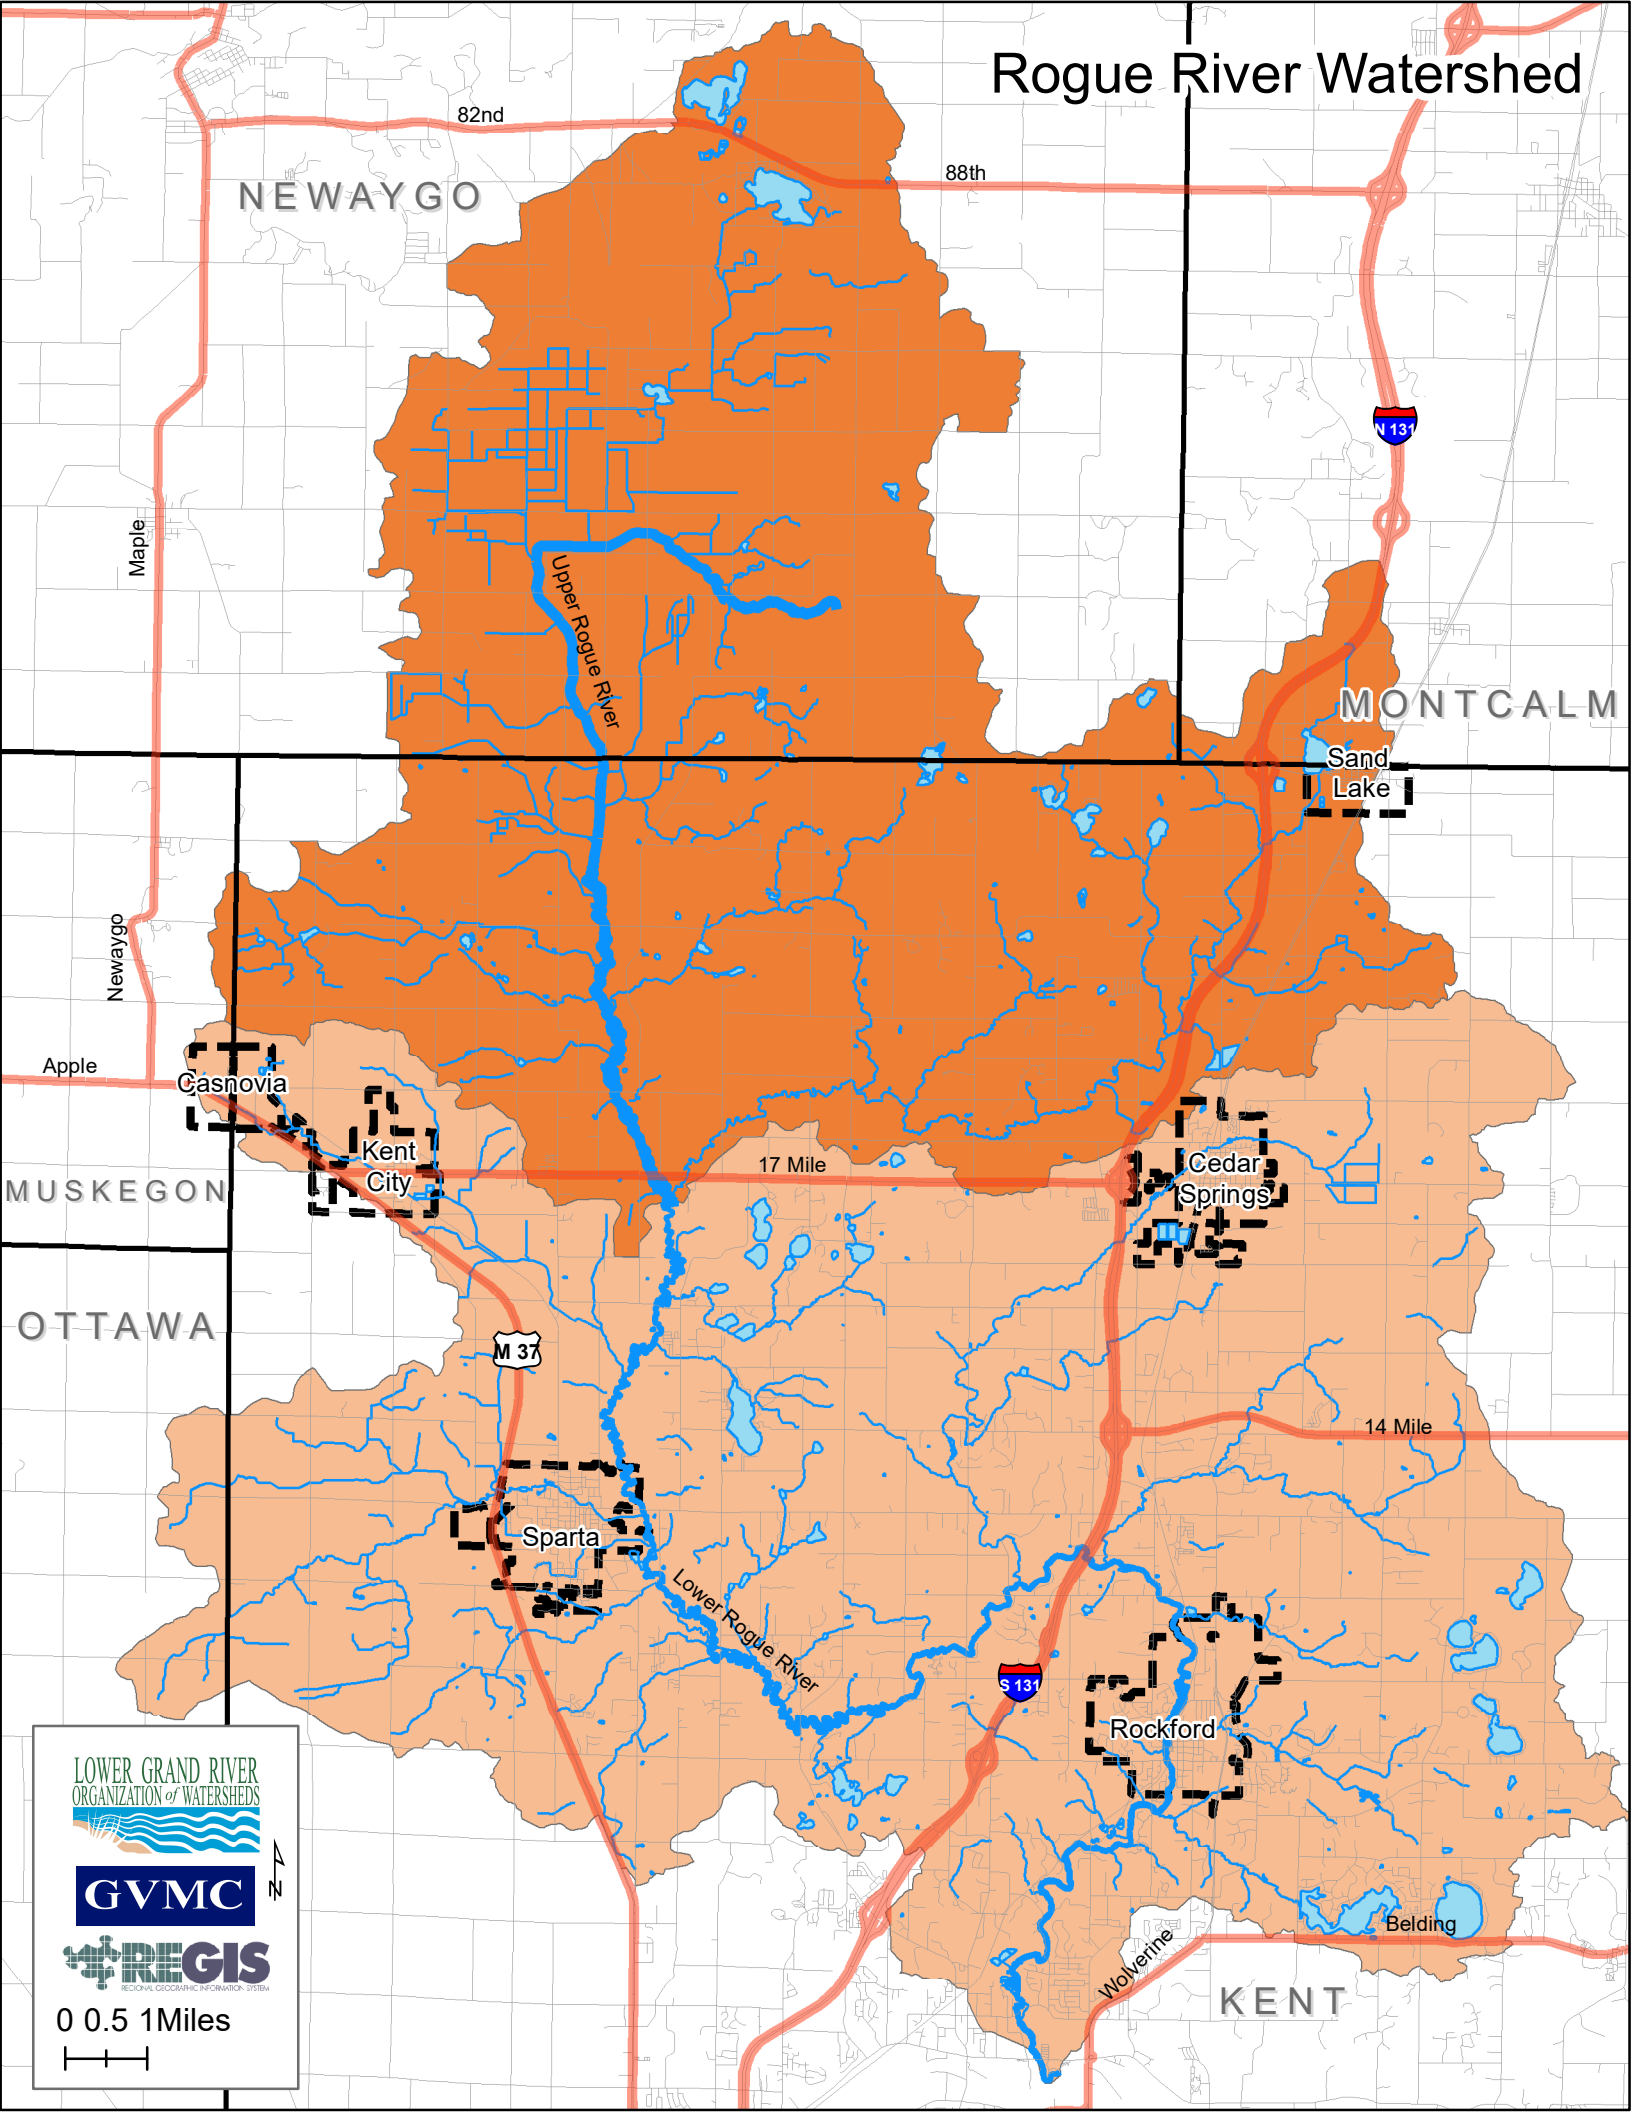

# Rogue River Watershed

NEWAYGO

82nd

88th

MONTCALM

Sand Lake

Casnovia

Kent City

17 Mile

Cedar Springs

MUSKEGON

OTTAWA

M 37

14 Mile

Sparta

Lower Rogue River

Rockford

Belding

Wolverine

KENT

LOWER GRAND RIVER  
ORGANIZATION of WATERSHEDS

**GVMC**

**REGIS**  
REGIONAL GEOGRAPHIC INFORMATION SYSTEM

0 0.5 1 Miles